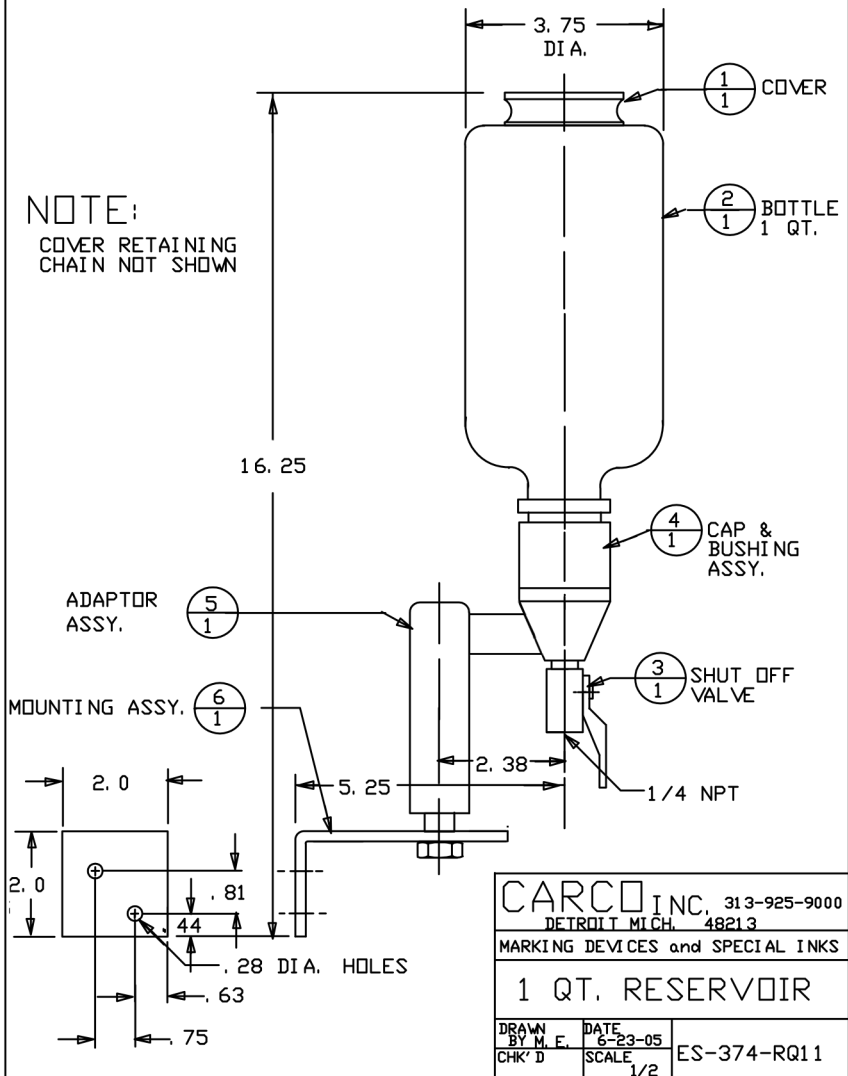

ES-374-RQ11

NOTE:

COVER RETAINING
CHAIN NOT SHOWN

CARCO INC., 313-925-9000
DETROIT MICH. 48213

MARKING DEVICES and SPECIAL INKS

1 QT. RESERVOIR

DRAWN BY M. F.	DATE 6-23-05	ES-374-RQ11
CHK' D	SCALE 1/2	